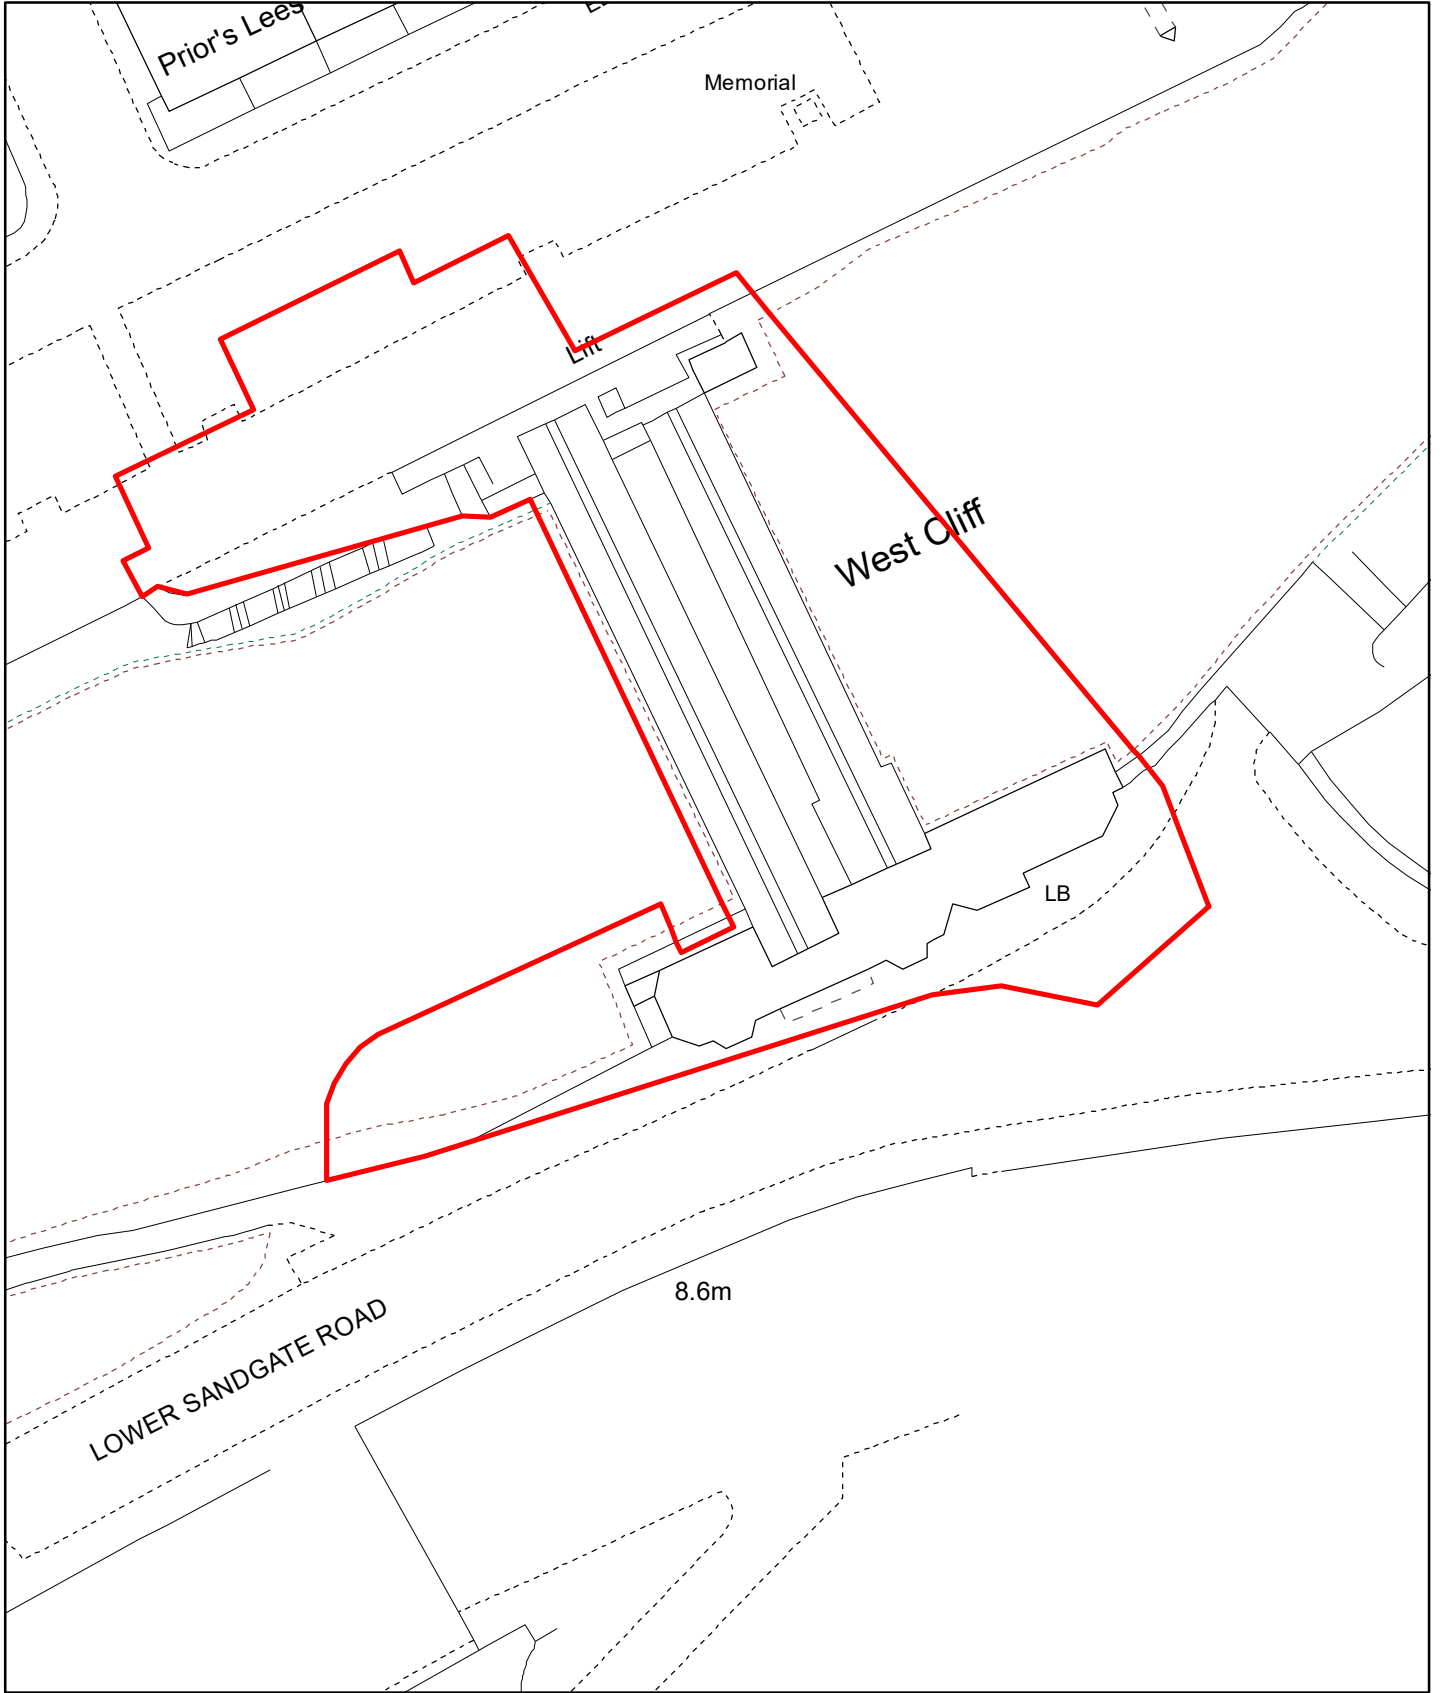

23/0565/FH - The Leas Lift, Lower Sandgate Road, Folkestone, Kent, CT20 1PR

Planning Application:  
23/0565/FH

Drawn date:  
28 Jun 2023

Drawn by:  
Carrie Stacey

Drawing ref:  
2235/COP/LS

Llywelyn Lloyd  
Chief Planning Officer

Contains Ordnance Survey data  
© Crown copyright and database right  
Folkestone & Hythe District Council 100019677 - 2023

Drawn at 1:500 on A4